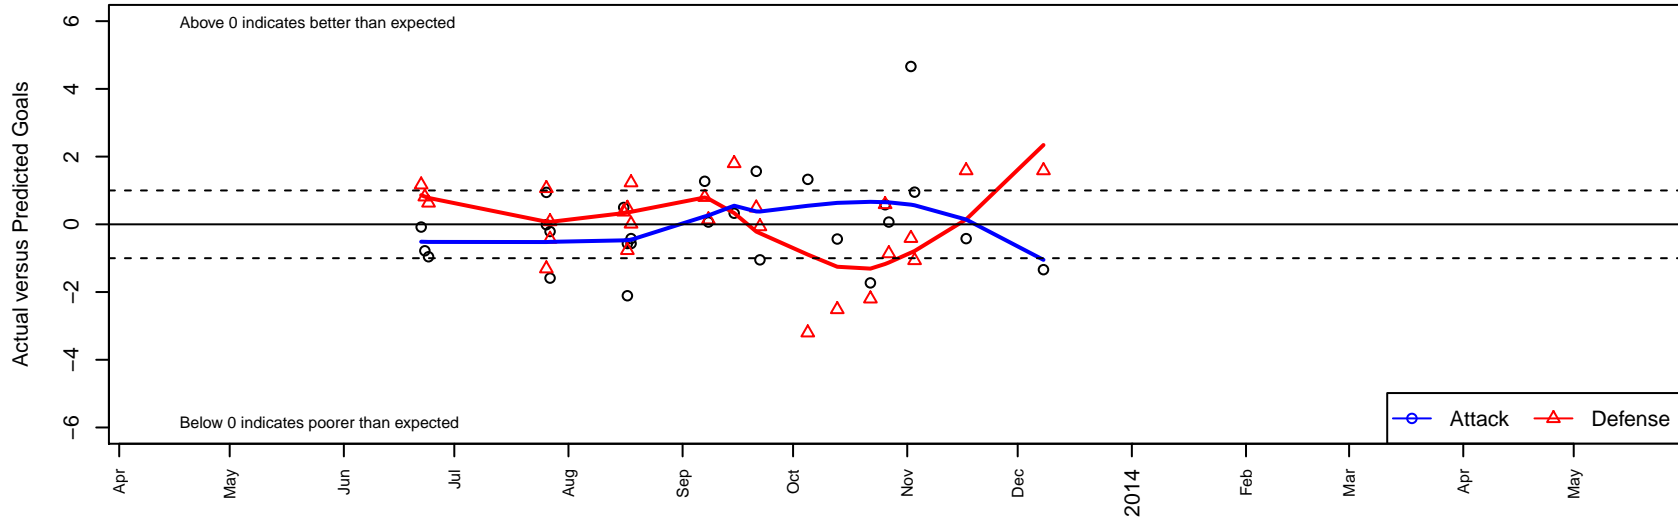

XiFA 2016 B97

XiFA Academy
 Mead, WA
 B97 total strength=1668
 attack=27.2 defense=15.12
 fall league = PSPL WSPL U16
 alt names used:
 XiFa 2016 B97
 XiFA 2016
 XIFA 2016 (WA)
 XiFA 2016
 XIFA 2016
 XIFA 2016 (WA)

Venues played:
 US Club Regionals Super U15
 Oswego Nike Cup Gold U16
 Les Schwab NW Cup U16/17 U17
 PSPL WSPL U16

XiFA 2016 B97
 Dots are actual minus expected GF (blue circles) and GA (red triangles).
 Blue line is smoothed change in attack strength. Red is smoothed change in defense strength.